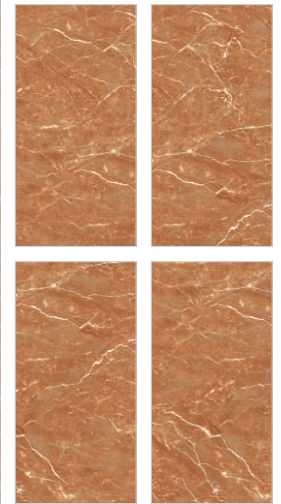

Light Dark COLLECTION

Real Vitrified brings you an exceptional collection of tiles in the size of 600x1200mm and Glossy Finish that will furnish your space with its luxurious brilliance. The light and dark collection gives you an option to style your space with different colours of tiles in its darkest and lightest forms. This collection comes in a glossy finish giving it a shine that will illuminate your space!

RANDOM 3

FRENCH LT

RANDOM 3

FRENCH DK

RANDOM 3

BROWN BERRY LT

RANDOM 4

BROWN BERRY DK

RANDOM 4

CROSS TRAVERTINO LT

RANDOM 2

CROSS TRAVERTINO DK

RANDOM 2

FOREST LT

RANDOM 8

FOREST DK