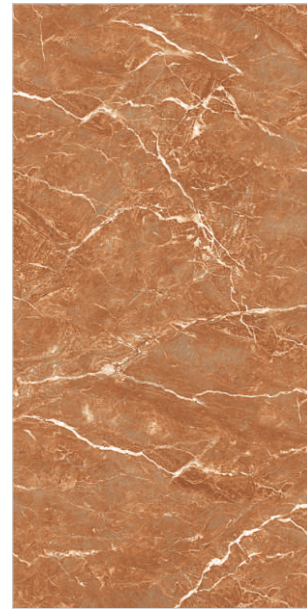

Light Dark COLLECTION

Real Vitrified brings you an exceptional collection of tiles in the size of 600x1200mm and Glossy Finish that will furnish your space with its luxurious brilliance. The light and dark collection gives you an option to style your space with different colours of tiles in its darkest and lightest forms. This collection comes in a glossy finish giving it a shine that will illuminate your space!

RANDOM 3

FRENCH LT

RANDOM 3

FRENCH DK

RANDOM 3

BROWN BERRY LT

RANDOM 4

BROWN BERRY DK

RANDOM 4

CROSS TRAVERTINO LT

RANDOM 2

CROSS TRAVERTINO DK

RANDOM 2

FOREST LT

RANDOM 8

FOREST DK