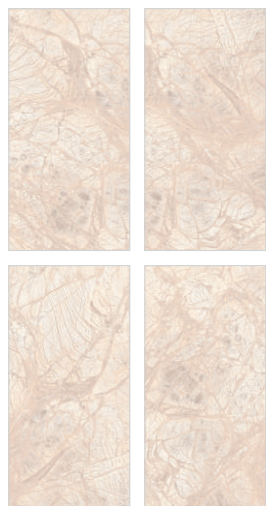

Light Dark COLLECTION

Real Vitrified brings you an exceptional collection of tiles in the size of 600x1200mm and Glossy Finish that will furnish your space with its luxurious brilliance. The light and dark collection gives you an option to style your space with different colours of tiles in its darkest and lightest forms. This collection comes in a glossy finish giving it a shine that will illuminate your space!

RANDOM 3

FRENCH LT

RANDOM 3

FRENCH DK

RANDOM 3

BROWN BERRY LT

RANDOM 4

BROWN BERRY DK

RANDOM 4

CROSS TRAVERTINO LT

RANDOM 2

CROSS TRAVERTINO DK

RANDOM 2

FOREST LT

RANDOM 8

FOREST DK

RANDOM 8

WAVES TRAVERTINO LT

RANDOM 2

WAVES TRAVERTINO DK

RANDOM 2

MOSCO LT

RANDOM 3

MOSCO DK