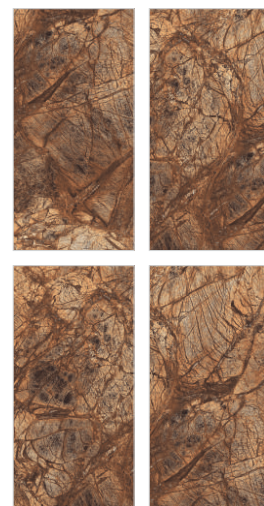

Light Dark COLLECTION

Real Vitrified brings you an exceptional collection of tiles in the size of 600x1200mm and Glossy Finish that will furnish your space with its luxurious brilliance. The light and dark collection gives you an option to style your space with different colours of tiles in its darkest and lightest forms. This collection comes in a glossy finish giving it a shine that will illuminate your space!

RANDOM 4

CROSS TRAVERTINO LT

RANDOM 2

CROSS TRAVERTINO DK

RANDOM 2

FOREST LT

RANDOM 8

FOREST DK

RANDOM 8

WAVES TRAVERTINO LT

RANDOM 2

WAVES TRAVERTINO DK

RANDOM 2

MOSCO LT

RANDOM 3

MOSCO DK